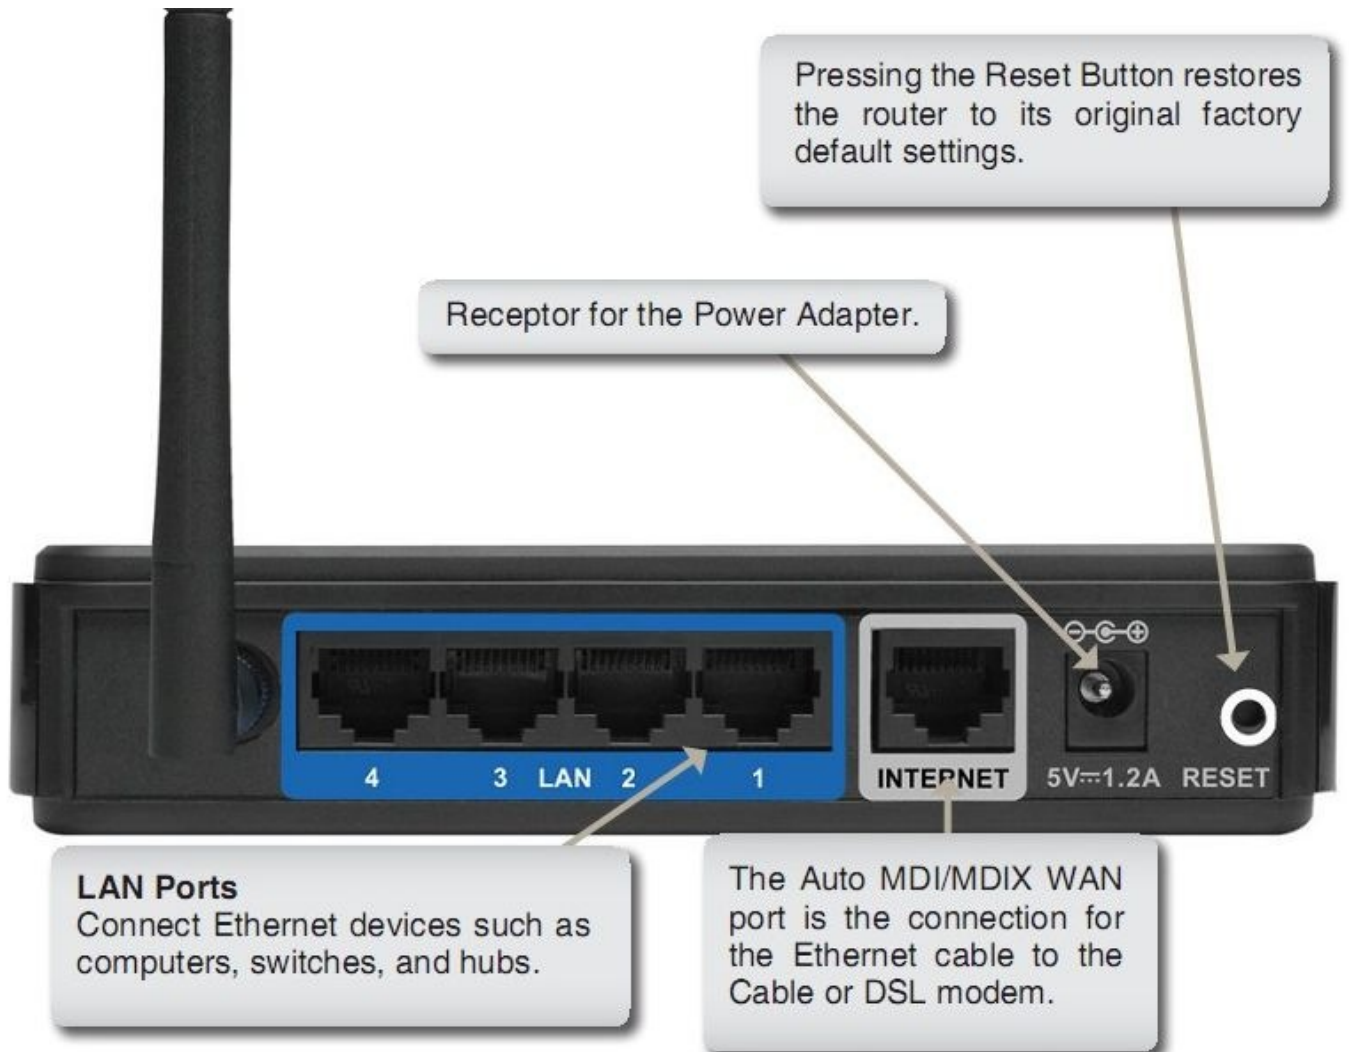

# d link router dir 615 user manual

Download d link router dir 615 user manual

Model | Brand D-Link Model DIR-615 Details | Standards IEEE 802.3/3u, IEEE 802.11b/g/n Security Wi-Fi Protected Access (WPA, WPA2) WPA/WPA2 WPA2 WAN Ports 1 x 10/100M

Here is the D-Link dir 615 manual user, that would guide you for exploring the functions and features of your DIR 615 router, see below. Feel free to download the dir.

D-link DIR-890L IEEE 802.11ac Ethernet Wireless Router DIR-890L/R Routers & Gateways - Wireless Product Information Technical Details Collapse all Summary : Screen.